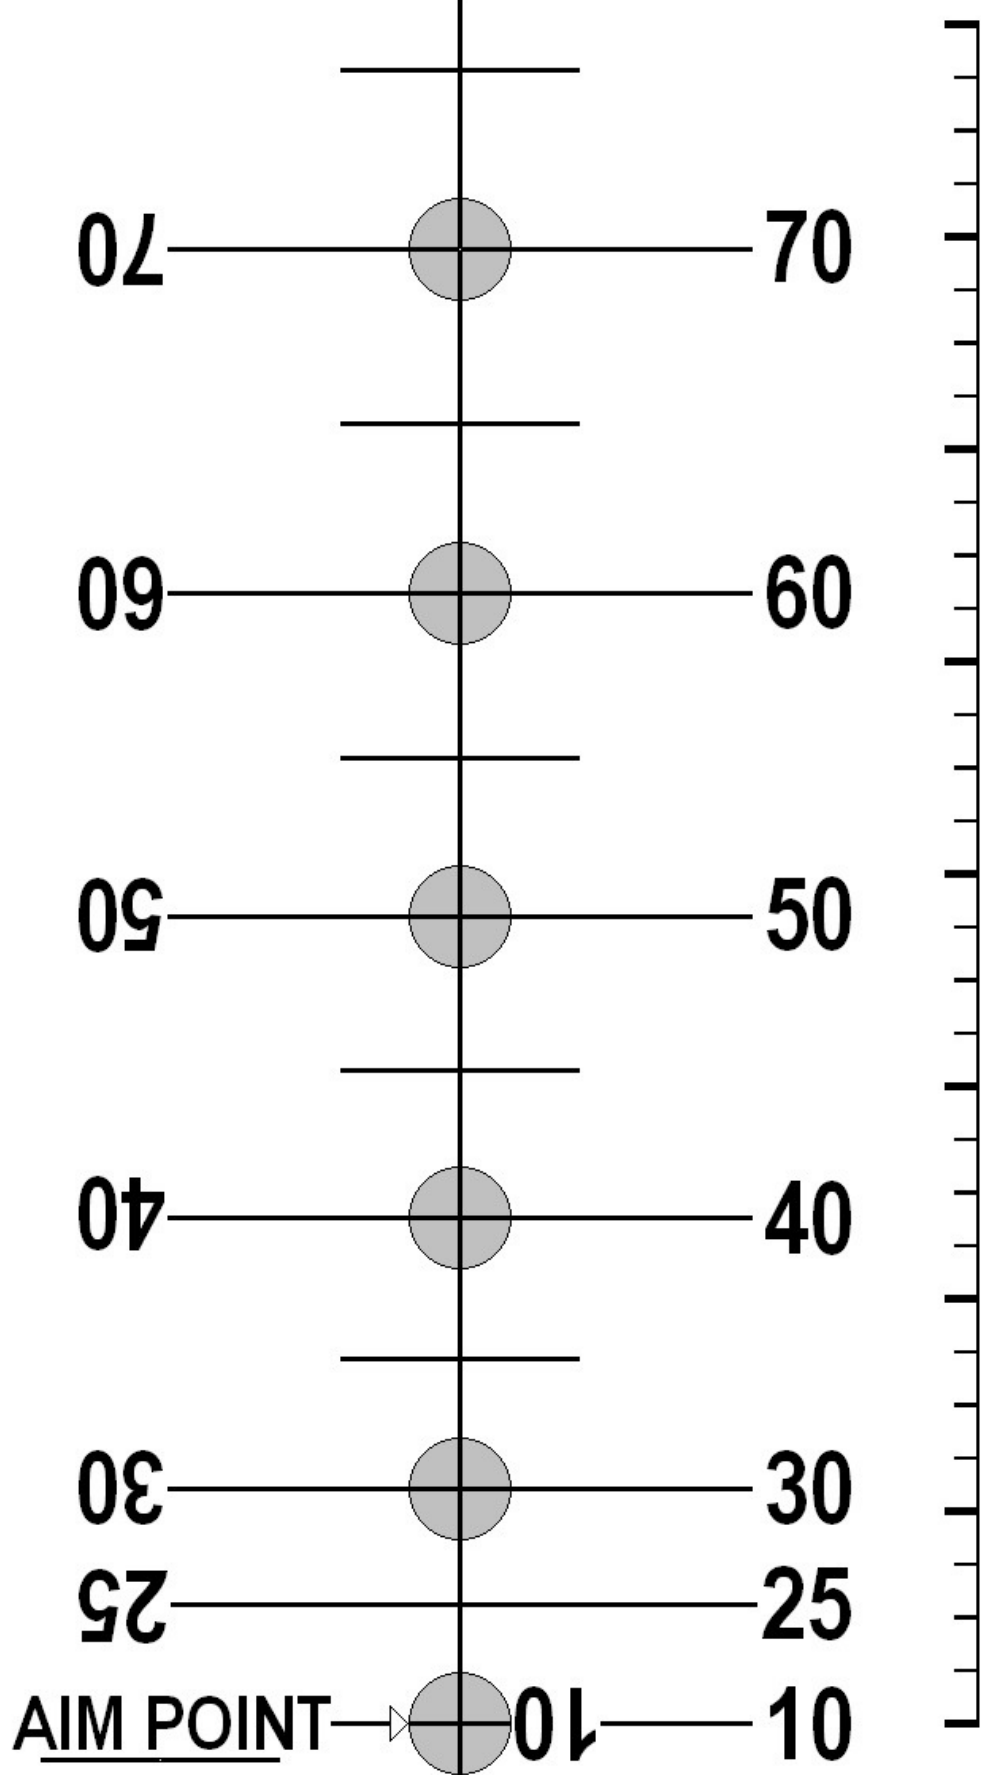

SHOOT
370 fps CROSSBOW
@
10 Yards

ALWAYS PRINT TO SCALE
SCALE INDICATES
1 INCH SPACING

ALWAYS PLACE TARGET
EXACTLY 10 YARDS
FROM SHOOTERS EYE

CALIBRATION