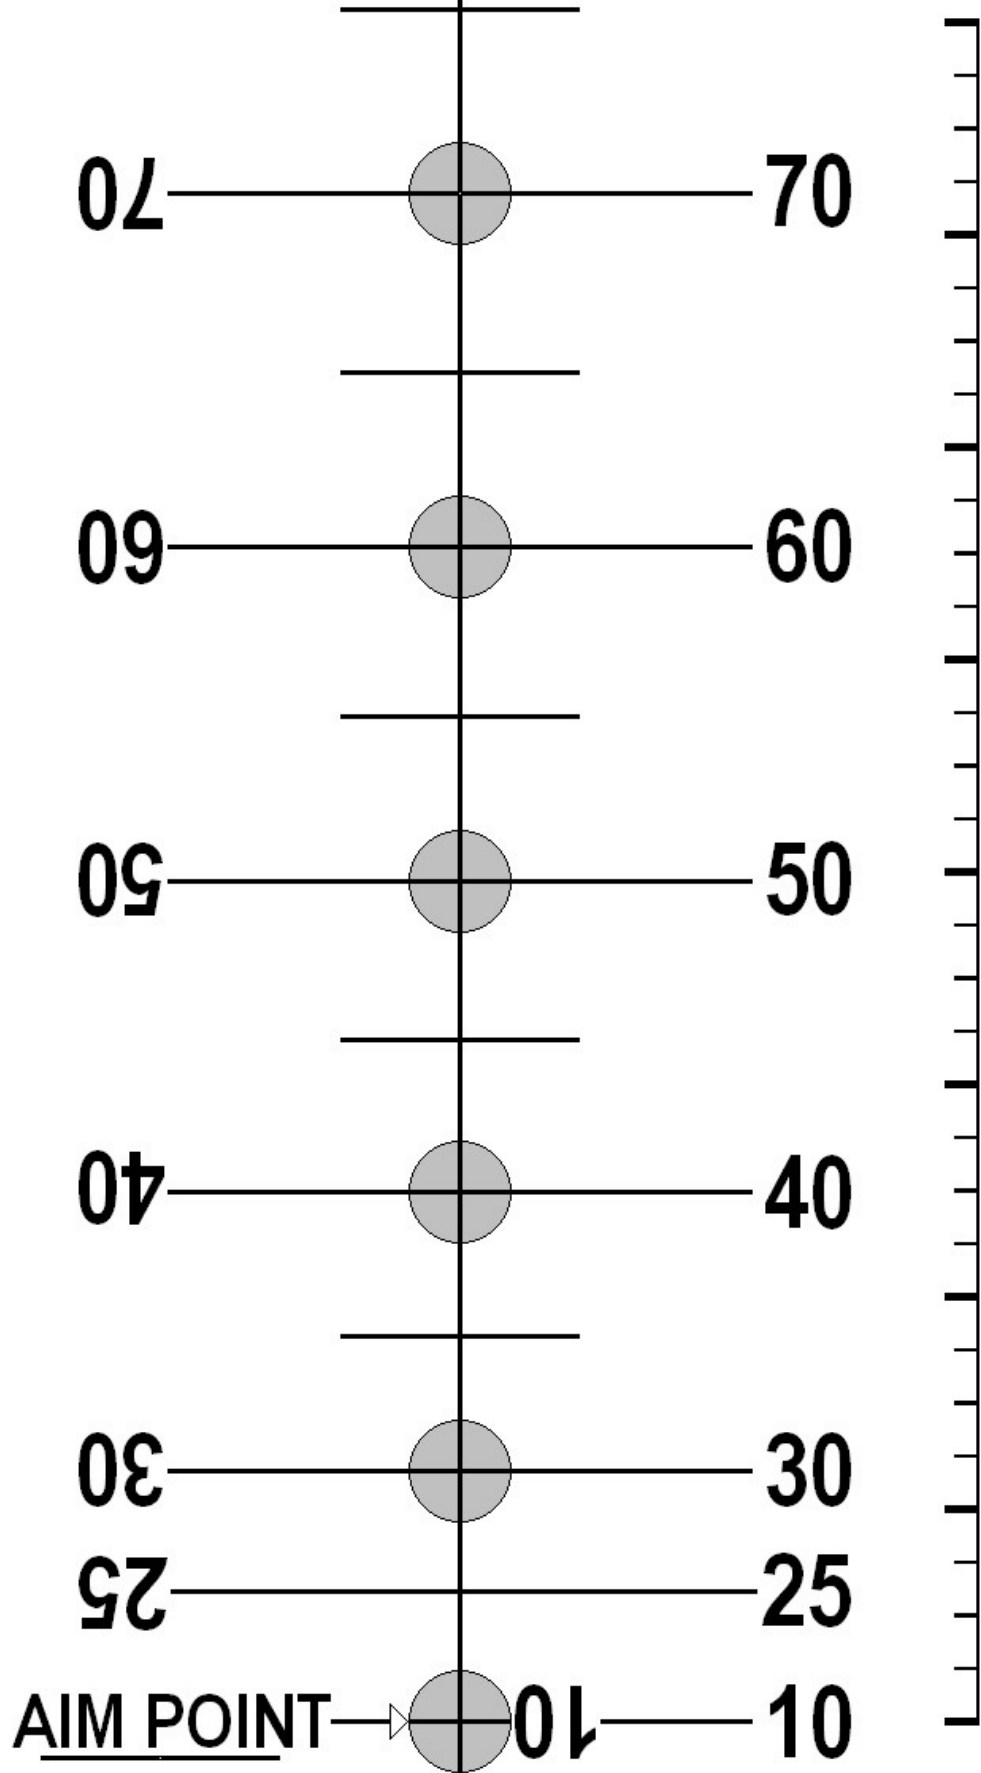

SHOOT
365 fps CROSSBOW
@
10 Yards

ALWAYS PRINT TO SCALE
SCALE INDICATES
1 INCH SPACING

ALWAYS PLACE TARGET
EXACTLY 10 YARDS
FROM SHOOTERS EYE

CALIBRATION