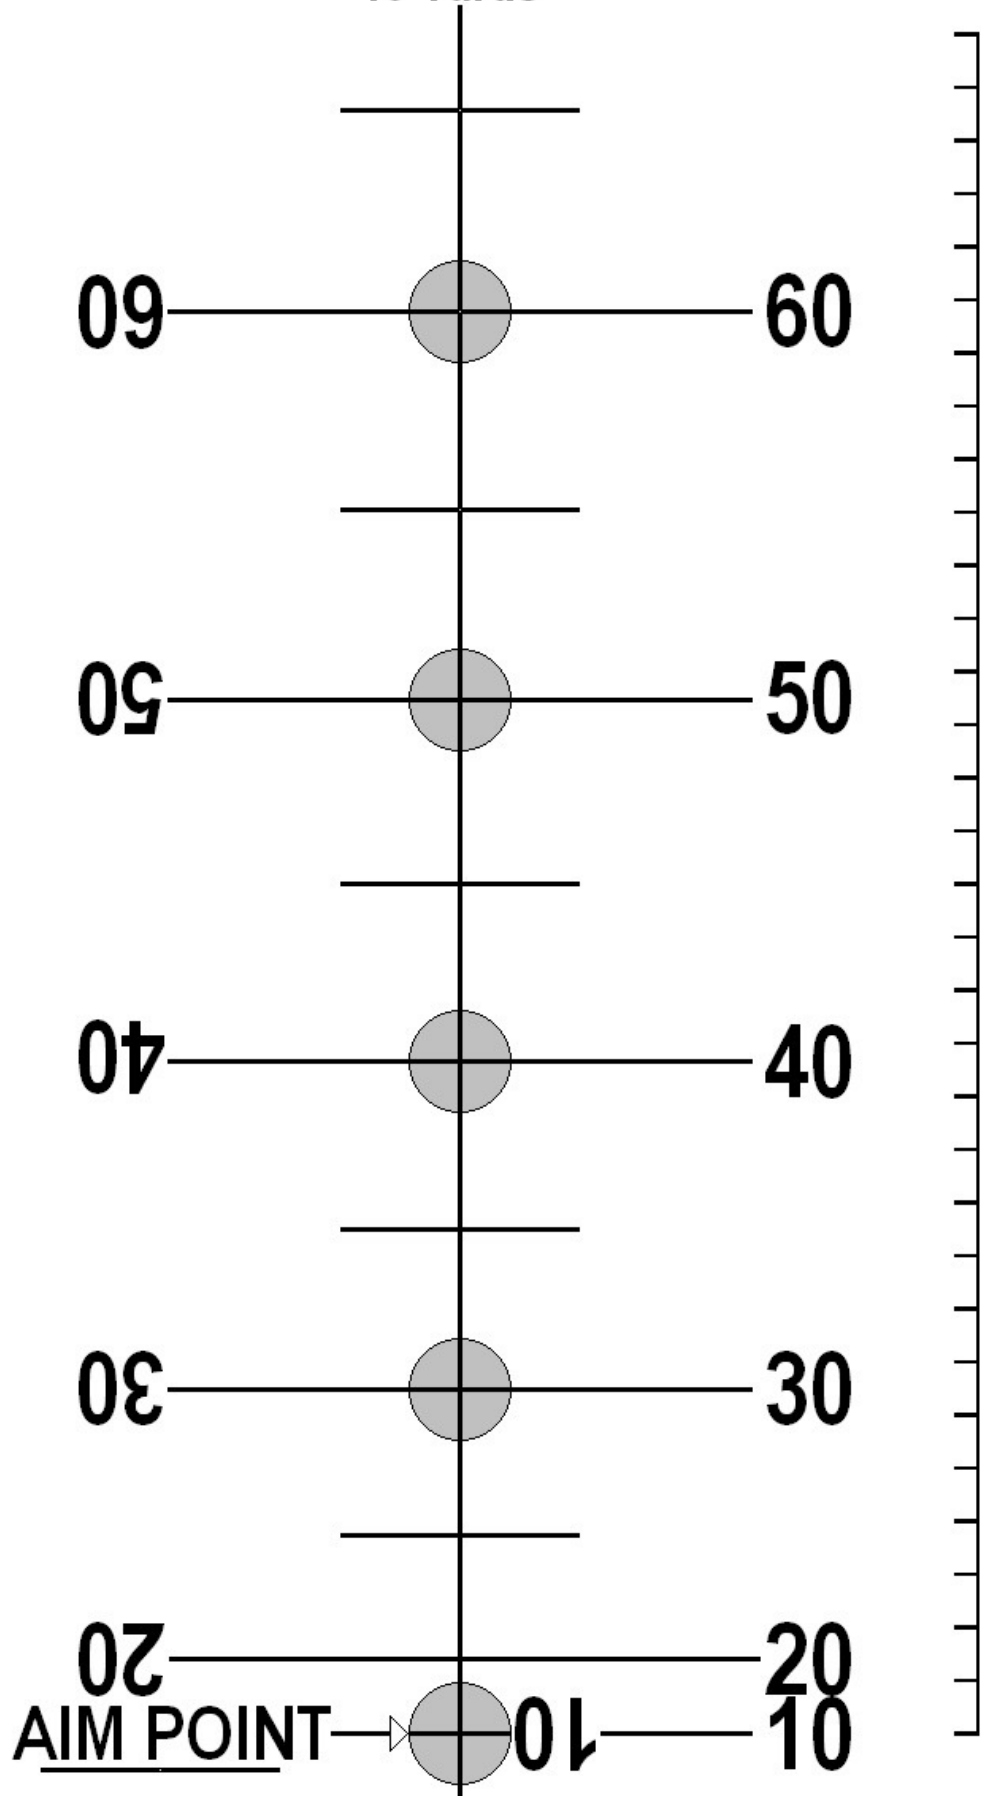

**SHOOT
340 fps CROSSBOW
@
10 Yards**

ALWAYS PRINT TO SCALE
SCALE INDICATES
1 INCH SPACING

ALWAYS PLACE TARGET
EXACTLY 10 YARDS
FROM SHOOTERS EYE

CALIBRATION