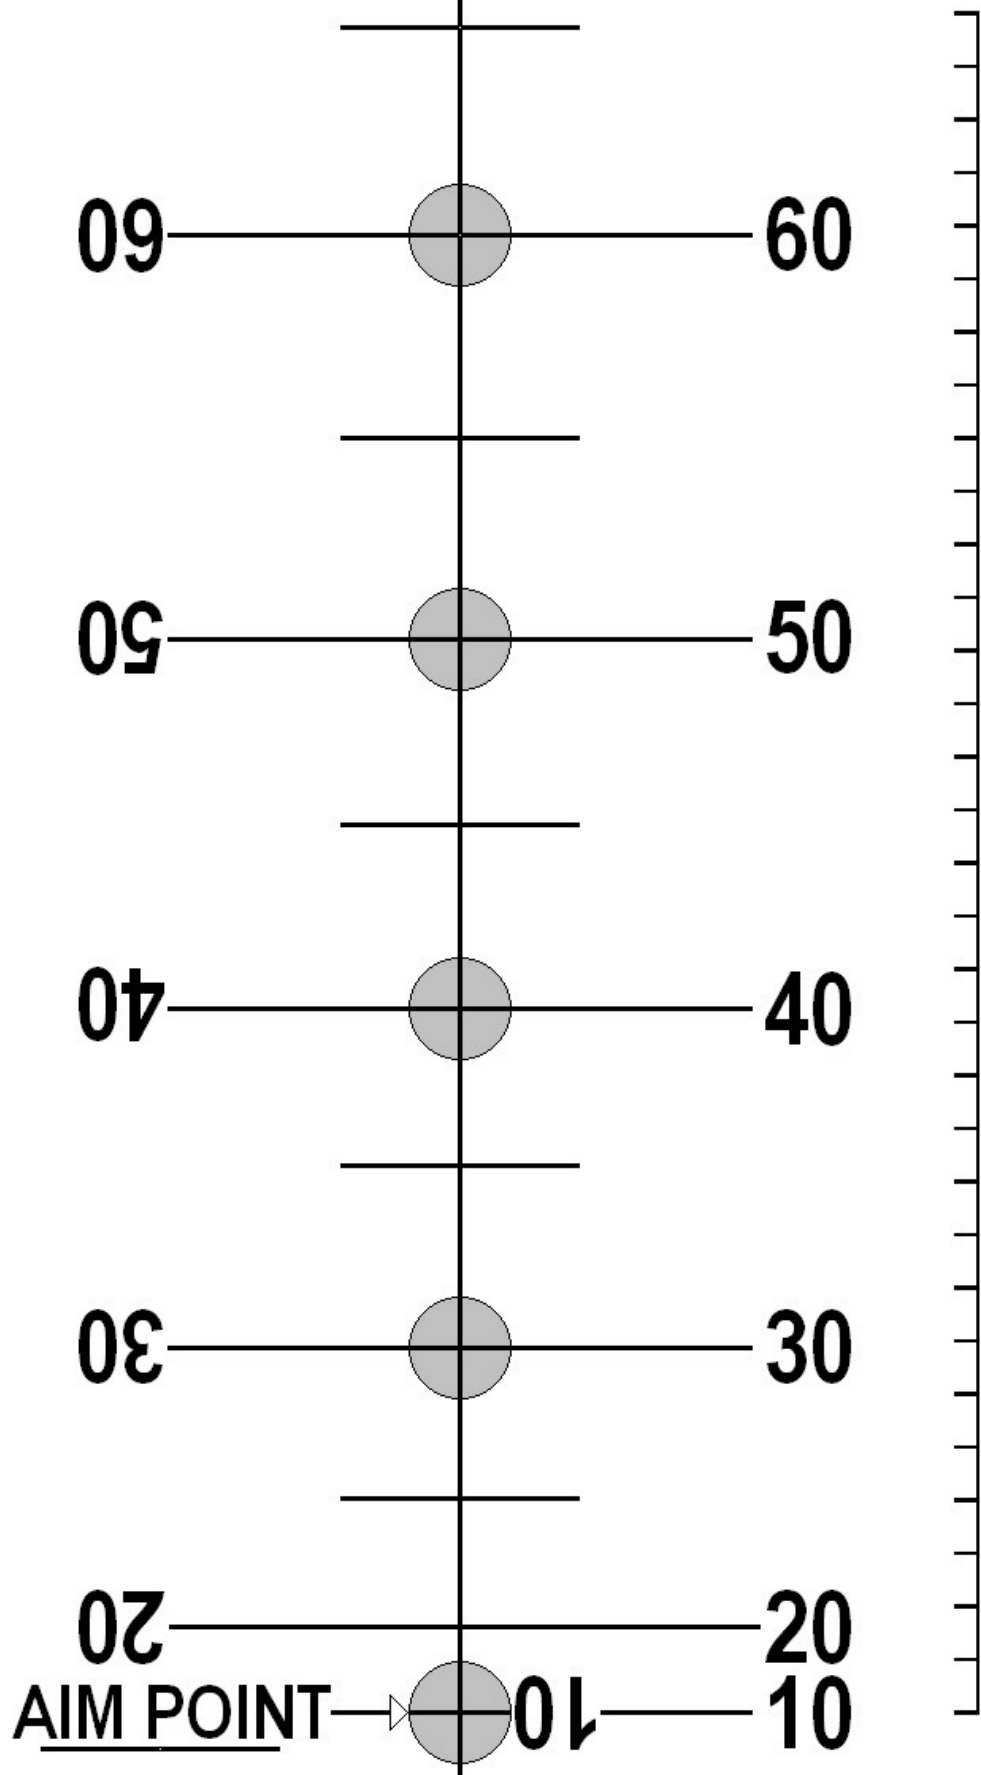

SHOOT
335 fps CROSSBOW
@
10 Yards

ALWAYS PRINT TO SCALE
SCALE INDICATES
1 INCH SPACING

ALWAYS PLACE TARGET
EXACTLY 10 YARDS
FROM SHOOTERS EYE

CALIBRATION