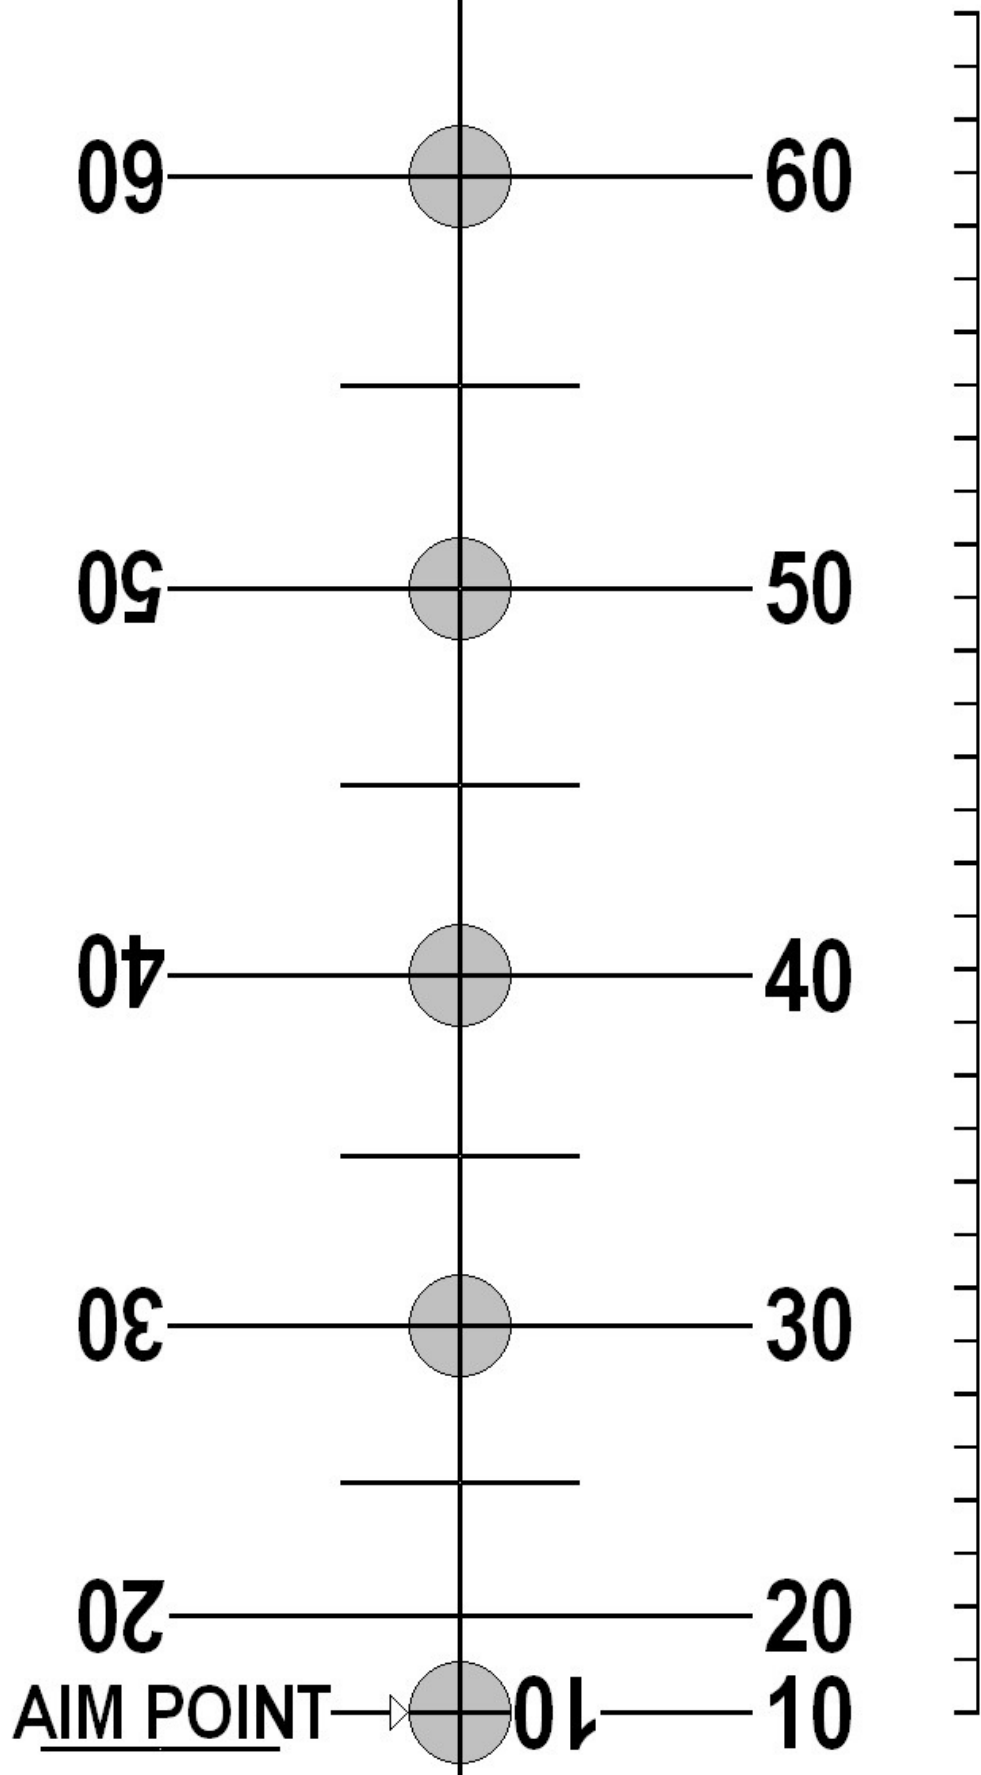

SHOOT
330 fps CROSSBOW
@
10 Yards

ALWAYS PRINT TO SCALE
SCALE INDICATES
1 INCH SPACING

ALWAYS PLACE TARGET
EXACTLY 10 YARDS
FROM SHOOTERS EYE

CALIBRATION