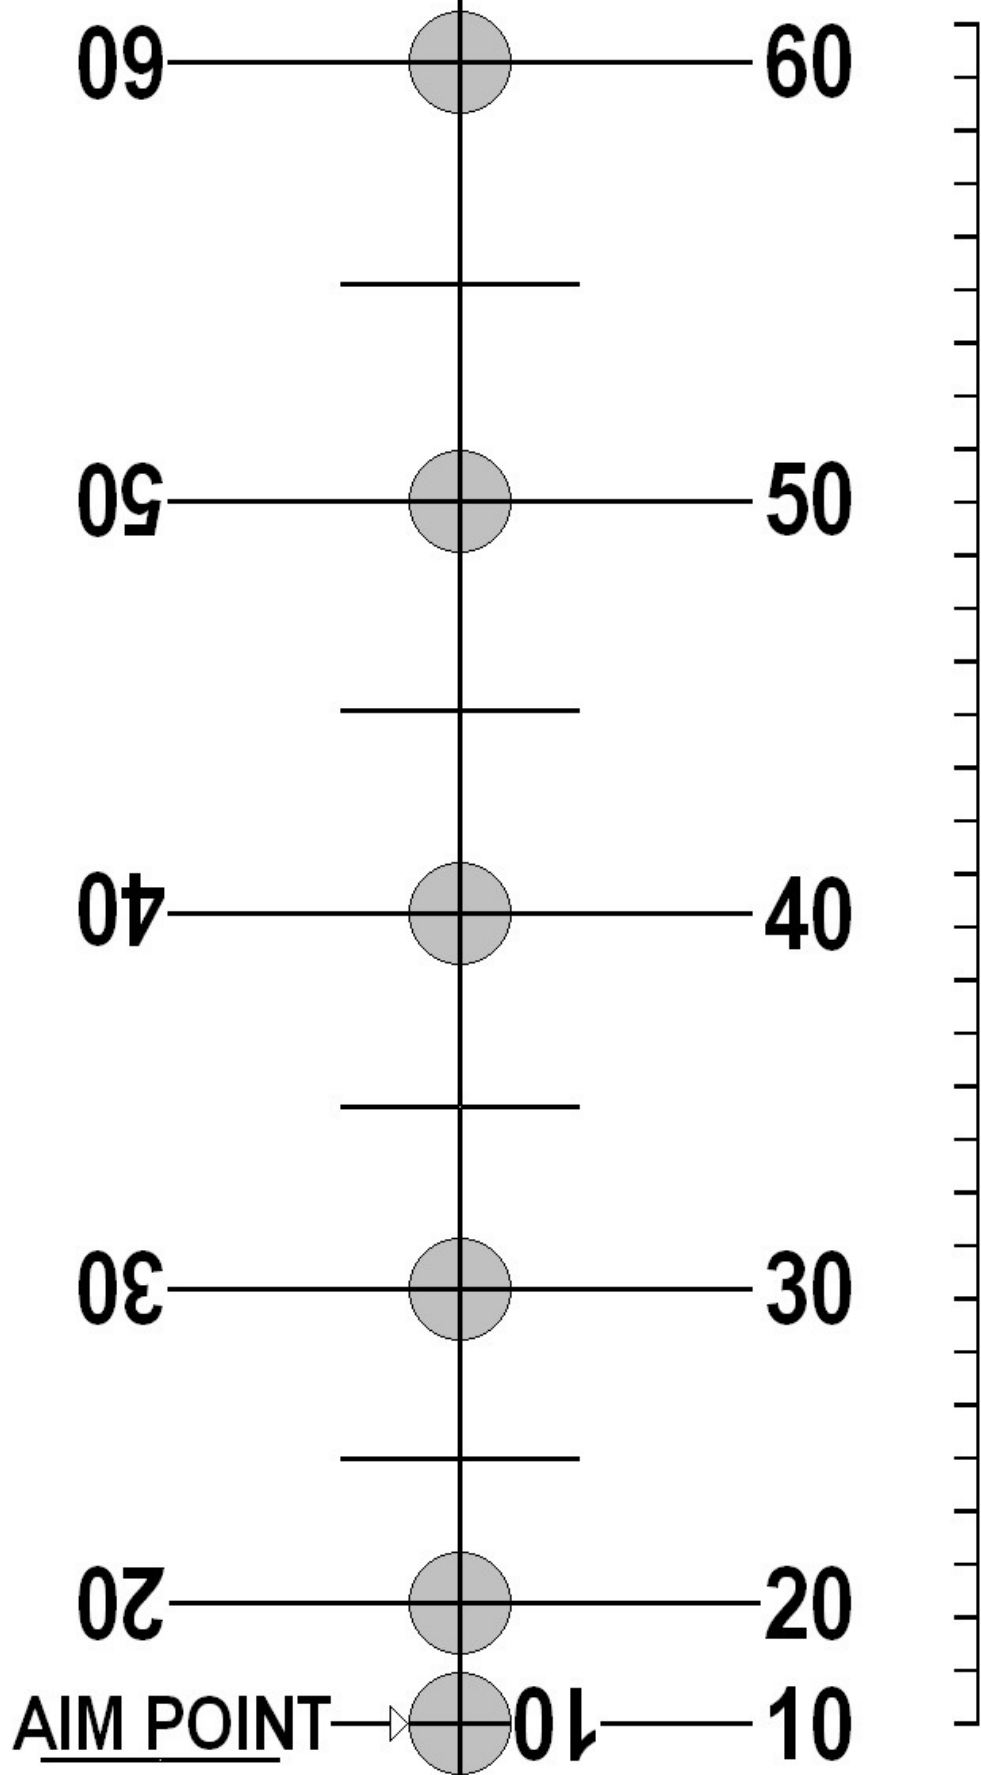

SHOOT
320 fps CROSSBOW
@
10 Yards

ALWAYS PRINT TO SCALE
SCALE INDICATES
1 INCH SPACING

ALWAYS PLACE TARGET
EXACTLY 10 YARDS
FROM SHOOTERS EYE

CALIBRATION