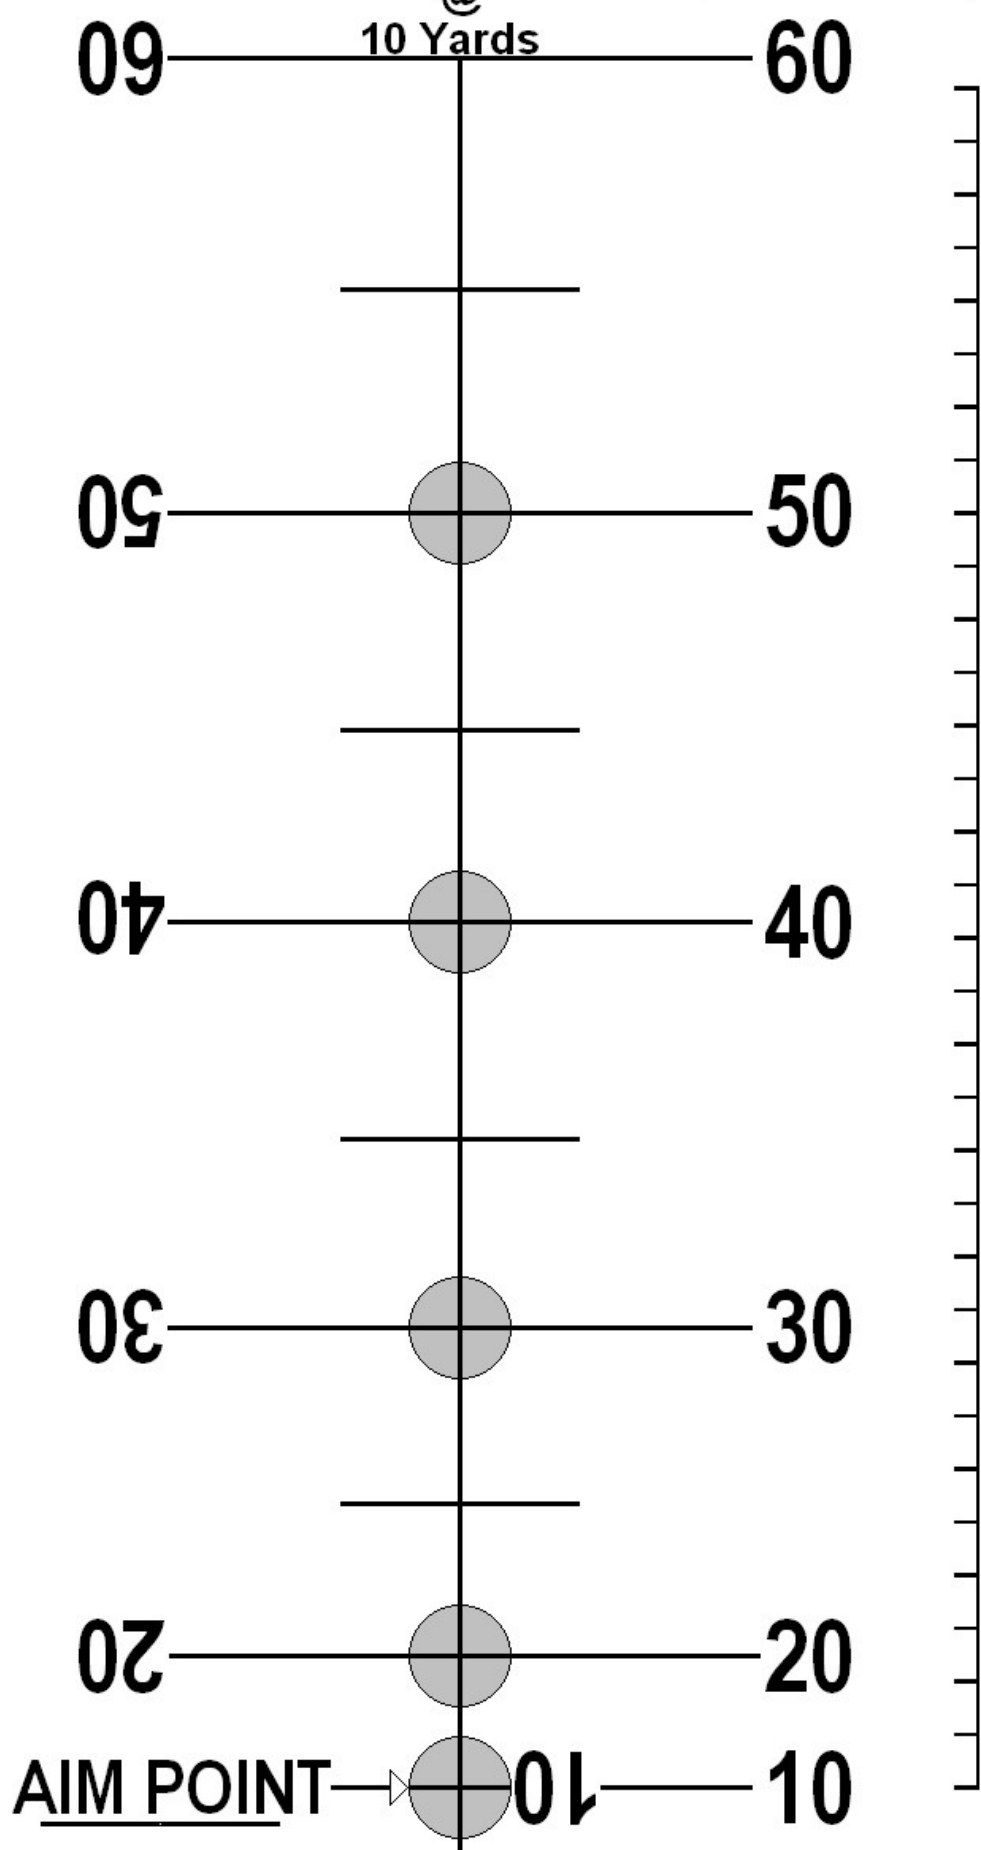

SHOOT  
315 fps CROSSBOW  
@  
10 Yards

ALWAYS PRINT TO SCALE  
SCALE INDICATES  
1 INCH SPACING

ALWAYS PLACE TARGET  
EXACTLY 10 YARDS  
FROM SHOOTERS EYE

CALIBRATION