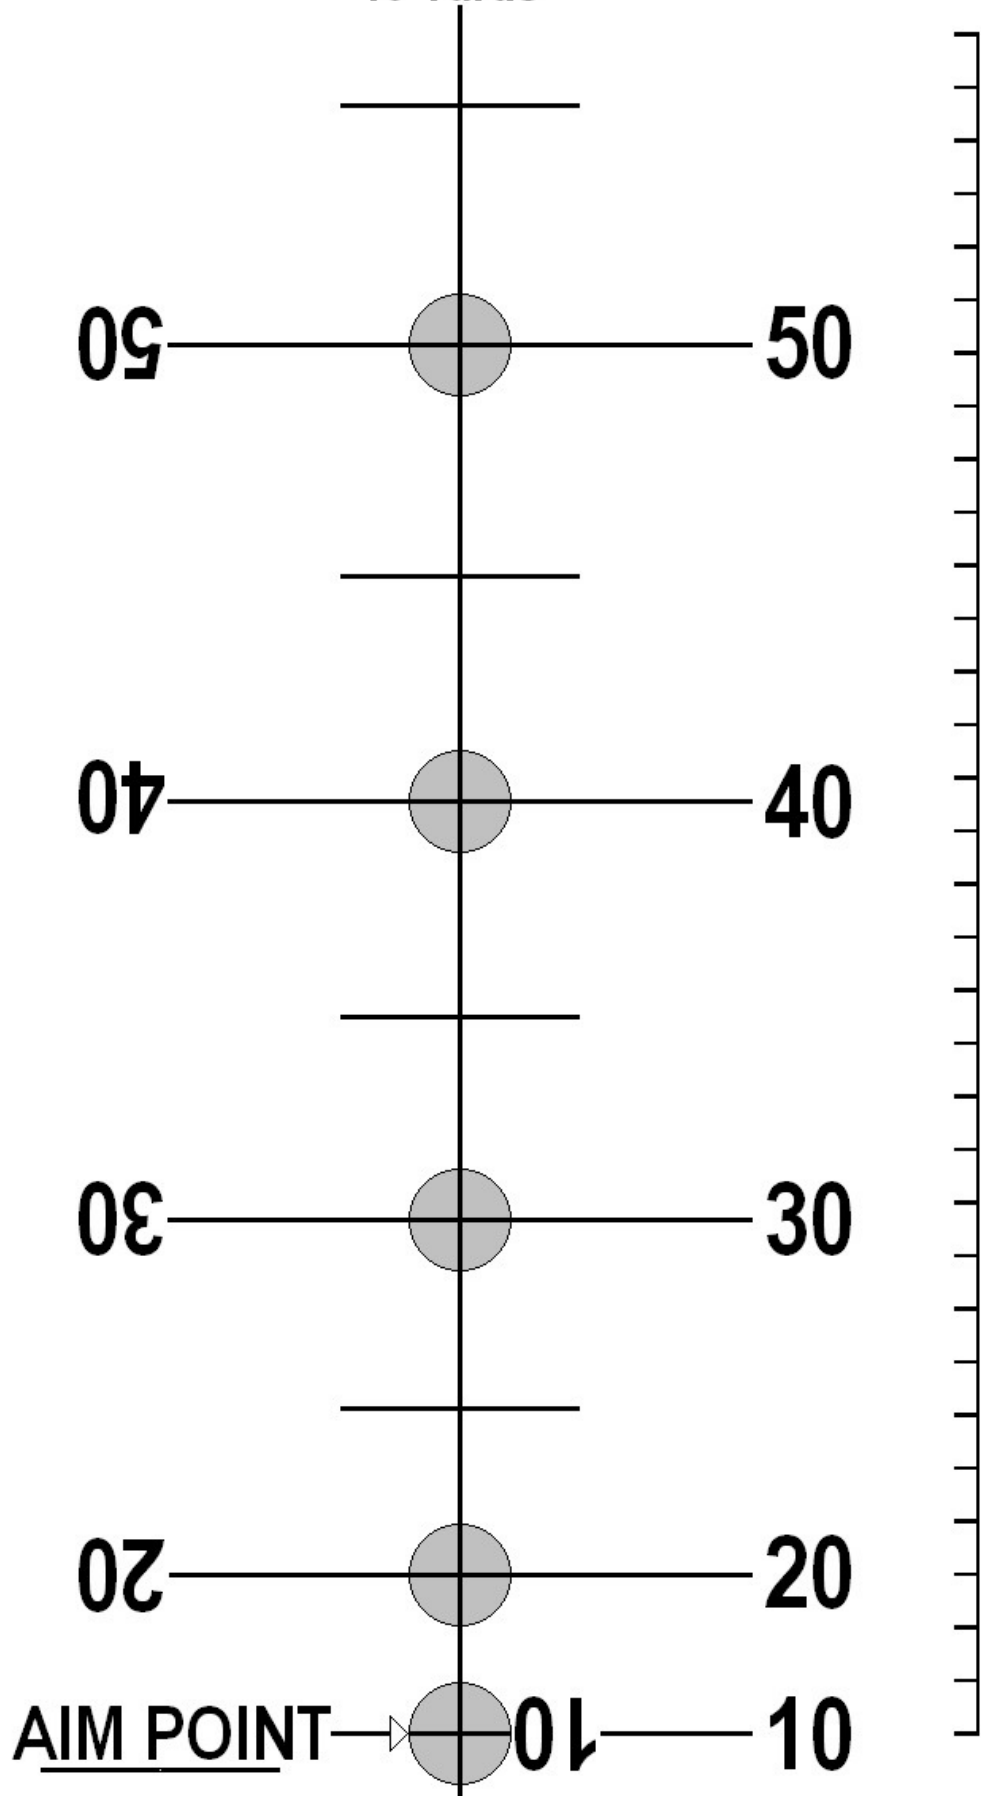

**SHOOT
305 fps CROSSBOW
@
10 Yards**

ALWAYS PRINT TO SCALE
SCALE INDICATES
1 INCH SPACING

ALWAYS PLACE TARGET
EXACTLY 10 YARDS
FROM SHOOTERS EYE