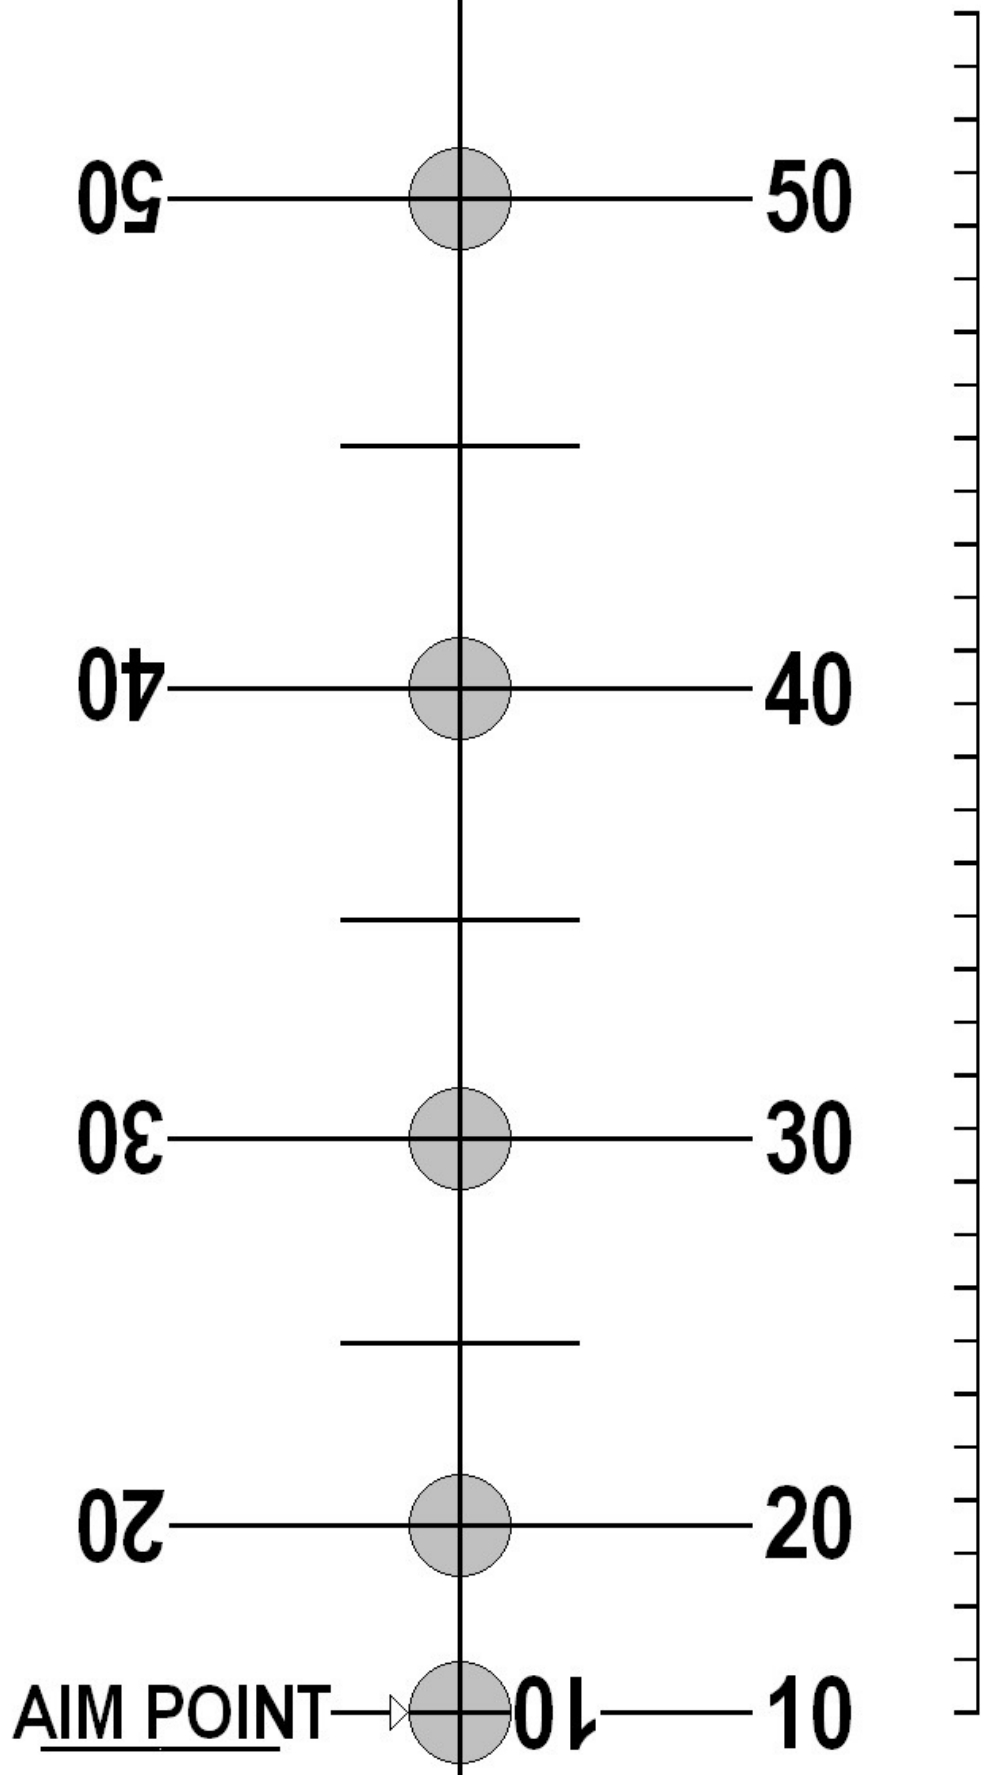

SHOOT  
295 fps CROSSBOW  
@  
10 Yards

ALWAYS PRINT TO SCALE  
SCALE INDICATES  
1 INCH SPACING

ALWAYS PLACE TARGET  
EXACTLY 10 YARDS  
FROM SHOOTERS EYE

CALIBRATION