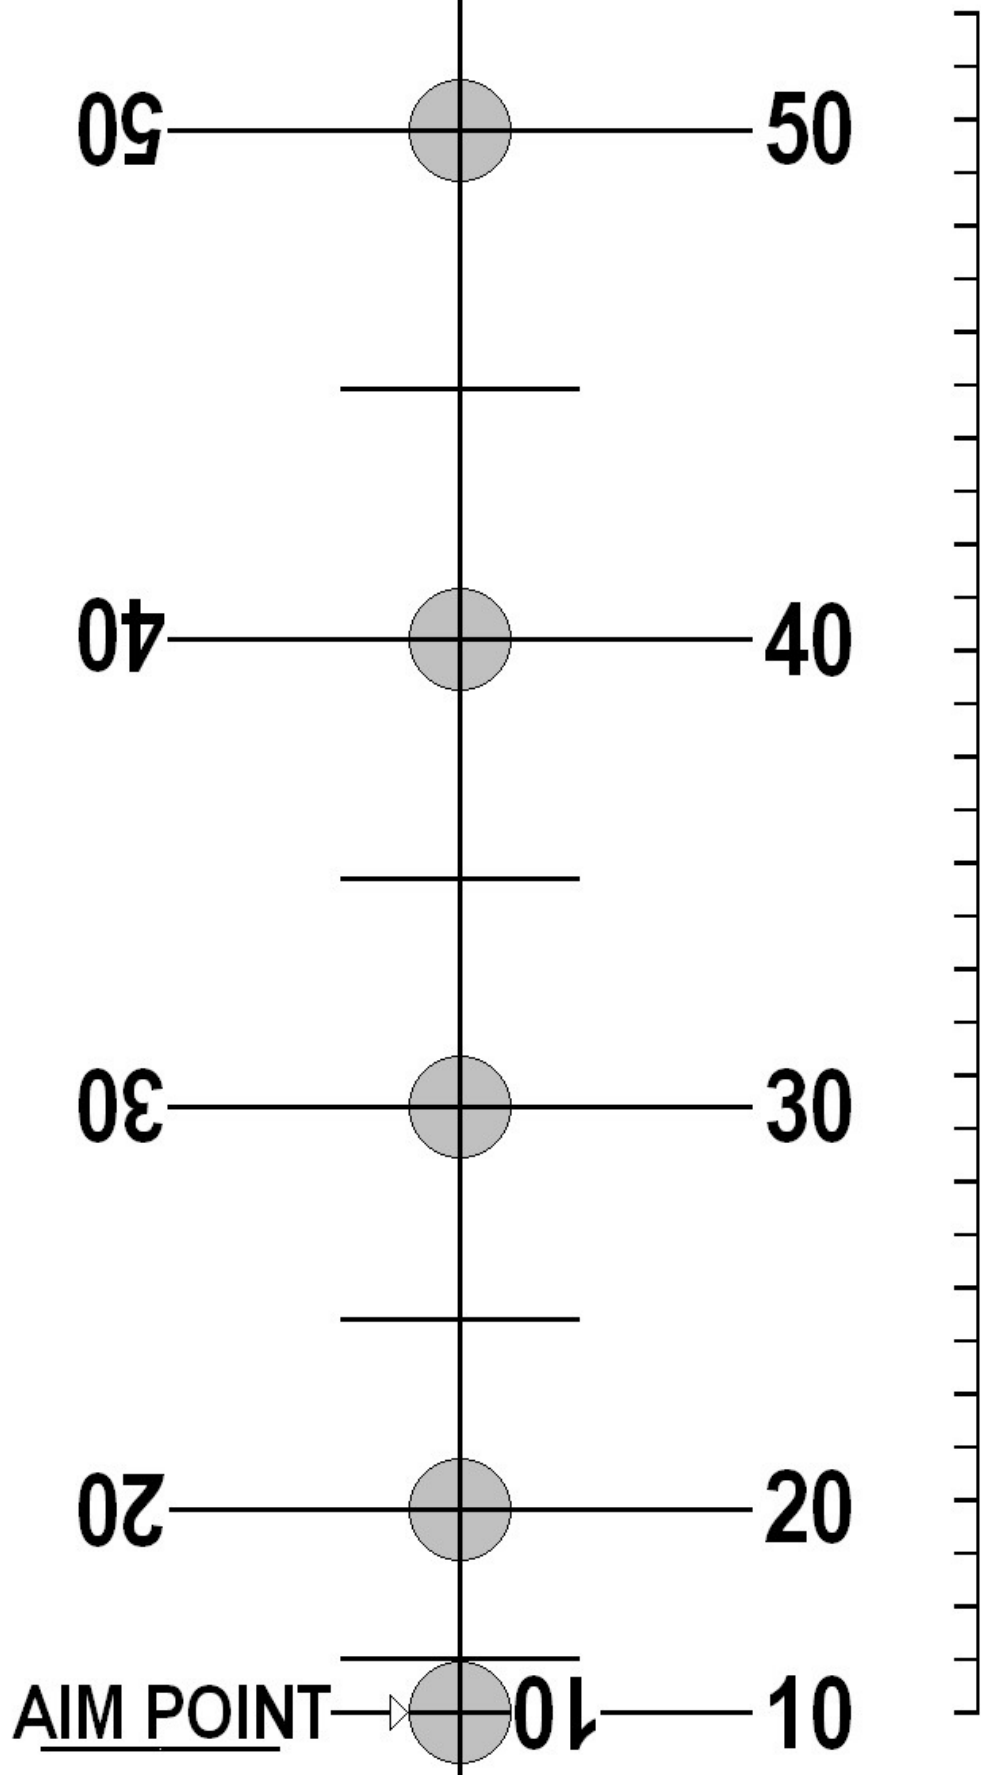

SHOOT  
290 fps CROSSBOW  
@  
10 Yards

ALWAYS PRINT TO SCALE  
SCALE INDICATES  
1 INCH SPACING

ALWAYS PLACE TARGET  
EXACTLY 10 YARDS  
FROM SHOOTERS EYE

CALIBRATION