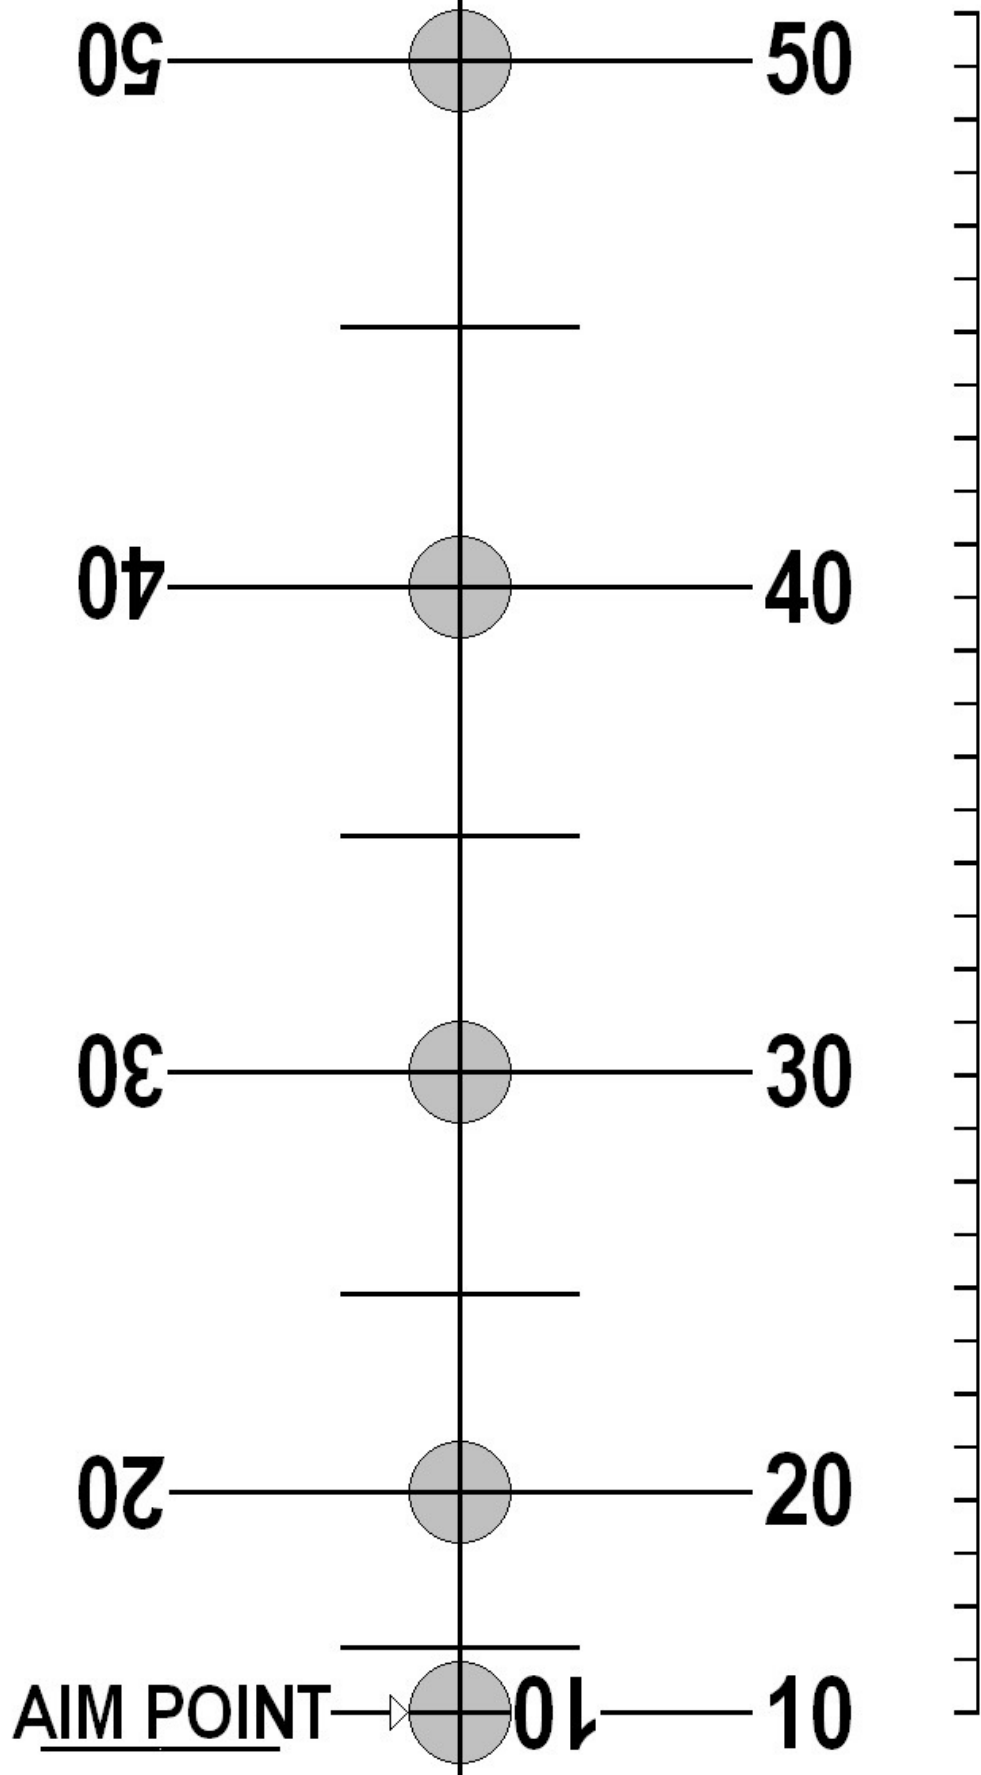

**SHOOT
285 fps CROSSBOW
@
10 Yards**

ALWAYS PRINT TO SCALE
SCALE INDICATES
1 INCH SPACING

ALWAYS PLACE TARGET
EXACTLY 10 YARDS
FROM SHOOTERS EYE

CALIBRATION